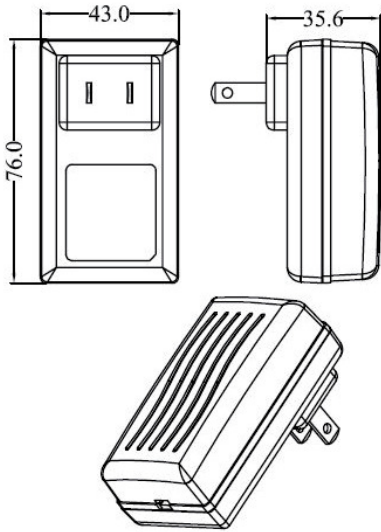

## Direct Plug-in Type 18W series

US/CAN/JP/TW version

Mainland version

EU/KR/Brazil/Thailand version

Australia version

UK version

Removable AC plug version

Type No	Output	
	Voltage	Current
EFS018	5.0 - 24 V	0.75 - 3.0 A