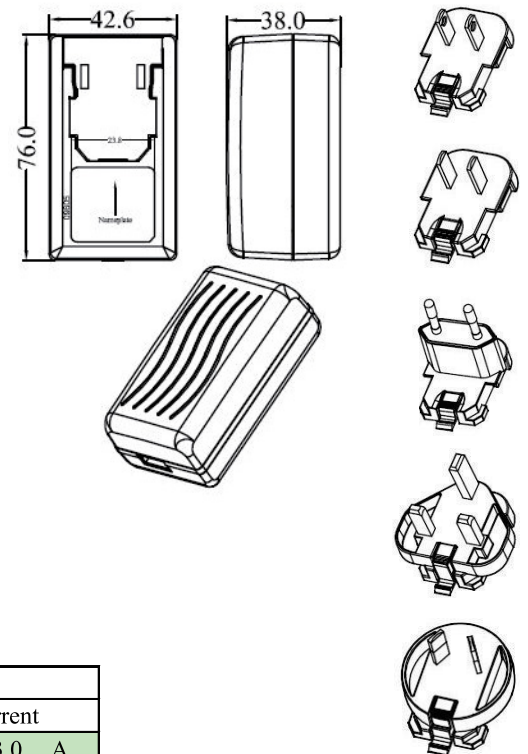

## Direct Plug-in Type 18W series

US/CAN/JP/TW version

Mainland version

EU/KR/Brazil/Thailand version

Australia version

UK version

Removable AC plug version

Type No	Output	
	Voltage	Current
EFS018	5.0 - 24 V	0.75 - 3.0 A