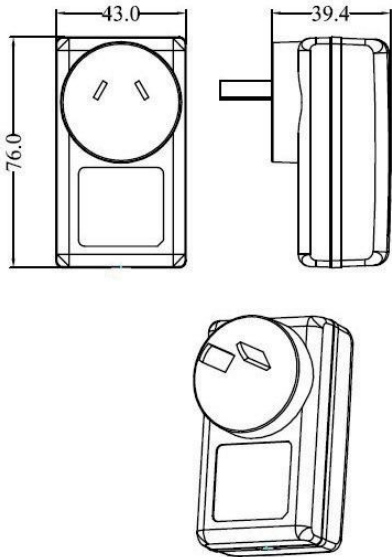

## Direct Plug-in Type 18W series

US/CAN/JP/TW version

Mainland version

EU/KR/Brazil/Thailand version

Australia version

UK version

Removable AC plug version

Type No	Output	
	Voltage	Current
EFS018	5.0 - 24 V	0.75 - 3.0 A