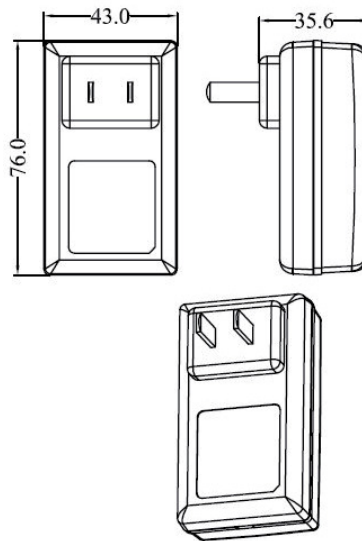

## Direct Plug-in Type 18W series

US/CAN/JP/TW version

Mainland version

EU/KR/Brazil/Thailand version

Australia version

UK version

Removable AC plug version

Type No	Output	
	Voltage	Current
EFS018	5.0 - 24 V	0.75 - 3.0 A