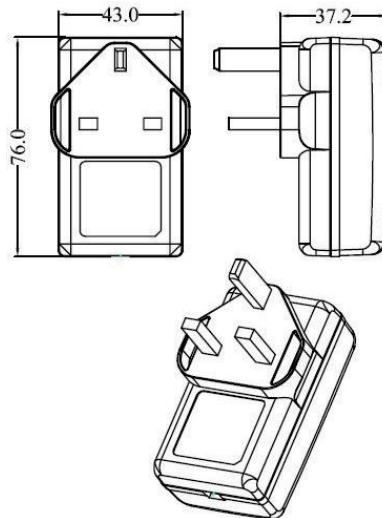

## Direct Plug-in Type 18W series

US/CAN/JP/TW version

Mainland version

EU/KR/Brazil/Thailand version

Australia version

UK version

Removable AC plug version

Type No	Output	
	Voltage	Current
EFS018	5.0 - 24 V	0.75 - 3.0 A