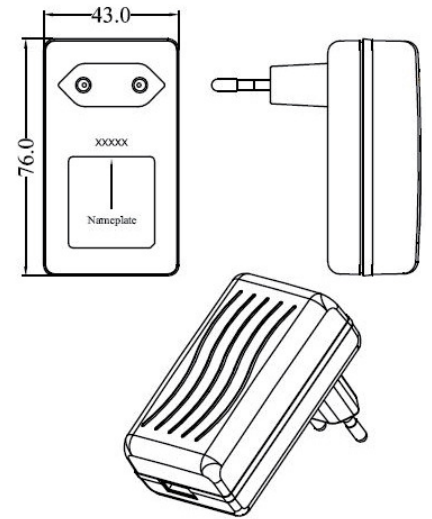

## Direct Plug-in Type 18W series

US/CAN/JP/TW version

Mainland version

EU/KR/Brazil/Thailand version

Australia version

UK version

Removable AC plug version

Type No	Output	
	Voltage	Current
EFS018	5.0 - 24 V	0.75 - 3.0 A