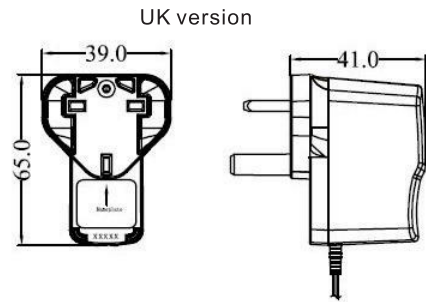

Direct Plug-in Type 6W series

Removable AC plug version

Type No	Output	
	Voltage	Current
EFS006	3.0 - 24 V	0.2 - 1.5 A

Remarks :-

- 1) Input Voltage : AC 100-240V 50/60 Hz
- 2.) Approval safety standard : CE/GS-EN60065,EN60950/EMC
- 3.) Output Type : USB socket or cable
- 4.) For any further inquires about the safety approvals, output voltage or current, please feel free to contact our sales representative