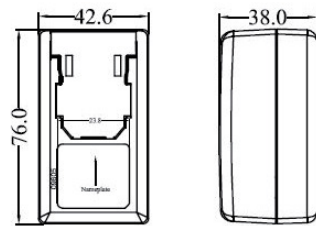

Direct Plug-in Type 6W series

Removable AC plug version

Type No	Output	
	Voltage	Current
EFS006	3.0 - 24 V	0.2 - 1.5 A

Remarks :-

- 1) Input Voltage : AC 100-240V 50/60 Hz
- 2.) Approval safety standard : CE/GS-EN60065,EN60950/EMC
- 3.) Output Type : USB socket or cable
- 4.) For any further inquires about the safety approvals, output voltage or current, please feel free to contact our sales representative