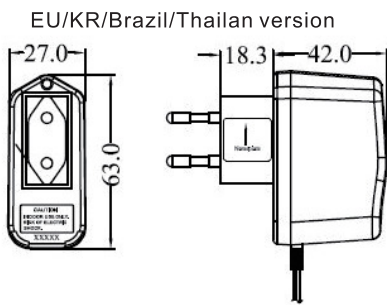

Direct Plug-in Type 6W series

Removable AC plug version

Type No	Output	
	Voltage	Current
EFS006	3.0 - 24 V	0.2 - 1.5 A

Remarks :-

- 1) Input Voltage : AC 100-240V 50/60 Hz
- 2.) Approval safety standard : CE/GS-EN60065,EN60950/EMC
- 3.) Output Type : USB socket or cable
- 4.) For any further inquires about the safety approvals, output voltage or current, please feel free to contact our sales representative