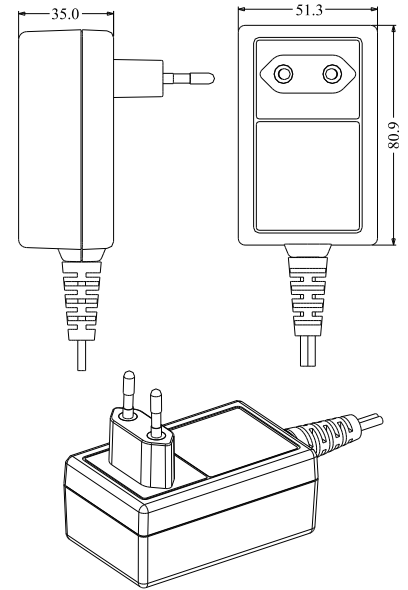

Switching Power Supply

www.wahhing.com.hk

Direct Plug-in Type 36W series

US/CAN version

China version

EU version

UK version

Australia version

Type No	Output	
	Voltage	Current
SA16	5.0 - 25.0 V	1.4 - 4.0 A

Remarks :-

- 1) Input Voltage : AC 100-240V 50/60 Hz
- 2) Weight per unit : approximate 225gm - 250gm
- 3) For any further inquires about the safety approvals, output voltage or current, please feel free to contact our sales representative