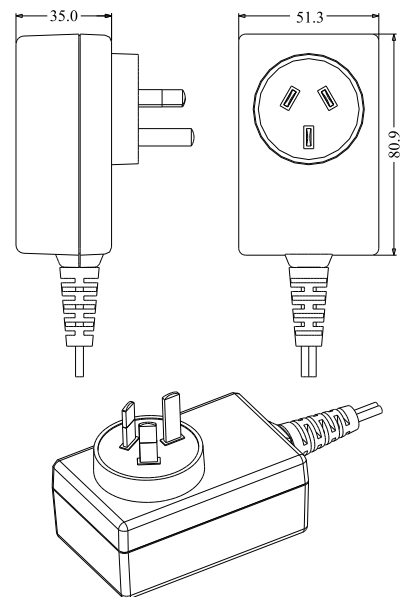

Switching Power Supply

www.wahhing.com.hk

Direct Plug-in Type 36W series

US/CAN version

China version

EU version

UK version

Australia version

Type No	Output	
	Voltage	Current
SA16	5.0 - 25.0 V	1.4 - 4.0 A

Remarks :-

- 1) Input Voltage : AC 100-240V 50/60 Hz
- 2) Weight per unit : approximate 225gm - 250gm
- 3) For any further inquires about the safety approvals, output voltage or current, please feel free to contact our sales representative