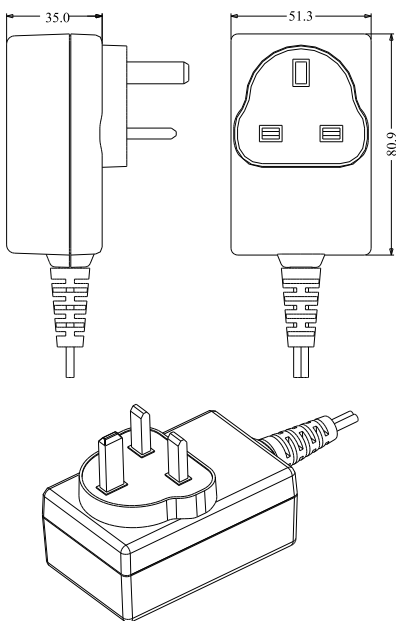

Switching Power Supply

www.wahhing.com.hk

Direct Plug-in Type 36W series

US/CAN version

China version

EU version

UK version

Australia version

Type No	Output	
	Voltage	Current
SA16	5.0 - 25.0 V	1.4 - 4.0 A

Remarks :-

- 1) Input Voltage : AC 100-240V 50/60 Hz
- 2) Weight per unit : approximate 225gm - 250gm
- 3) For any further inquires about the safety approvals, output voltage or current, please feel free to contact our sales representative