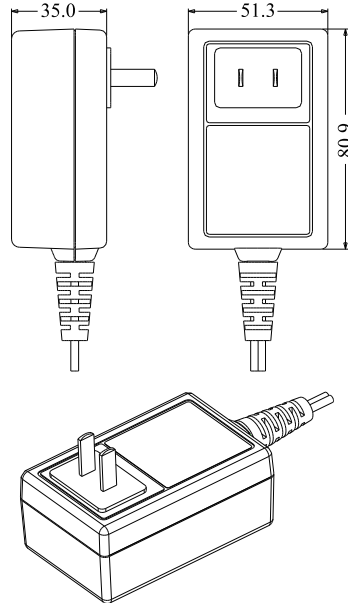

Switching Power Supply

www.wahhing.com.hk

Direct Plug-in Type 36W series

US/CAN version

China version

EU version

UK version

Australia version

Type No	Output	
	Voltage	Current
SA16	5.0 - 25.0 V	1.4 - 4.0 A

Remarks :-

- 1) Input Voltage : AC 100-240V 50/60 Hz
- 2) Weight per unit : approximate 225gm - 250gm
- 3) For any further inquires about the safety approvals, output voltage or current, please feel free to contact our sales representative