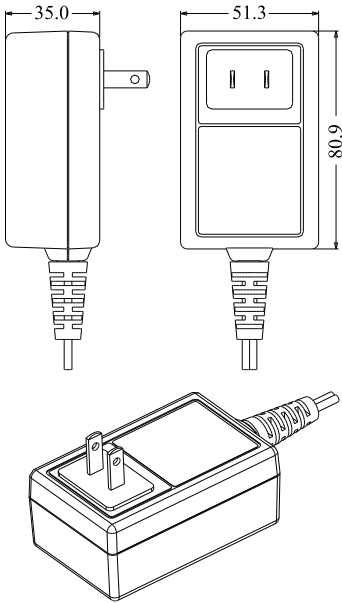

Switching Power Supply

www.wahhing.com.hk

Direct Plug-in Type 36W series

US/CAN version

China version

EU version

UK version

Australia version

Type No	Output	
	Voltage	Current
SA16	5.0 - 25.0 V	1.4 - 4.0 A

Remarks :-

- 1) Input Voltage : AC 100-240V 50/60 Hz
- 2) Weight per unit : approximate 225gm - 250gm
- 3) For any further inquires about the safety approvals, output voltage or current, please feel free to contact our sales representative